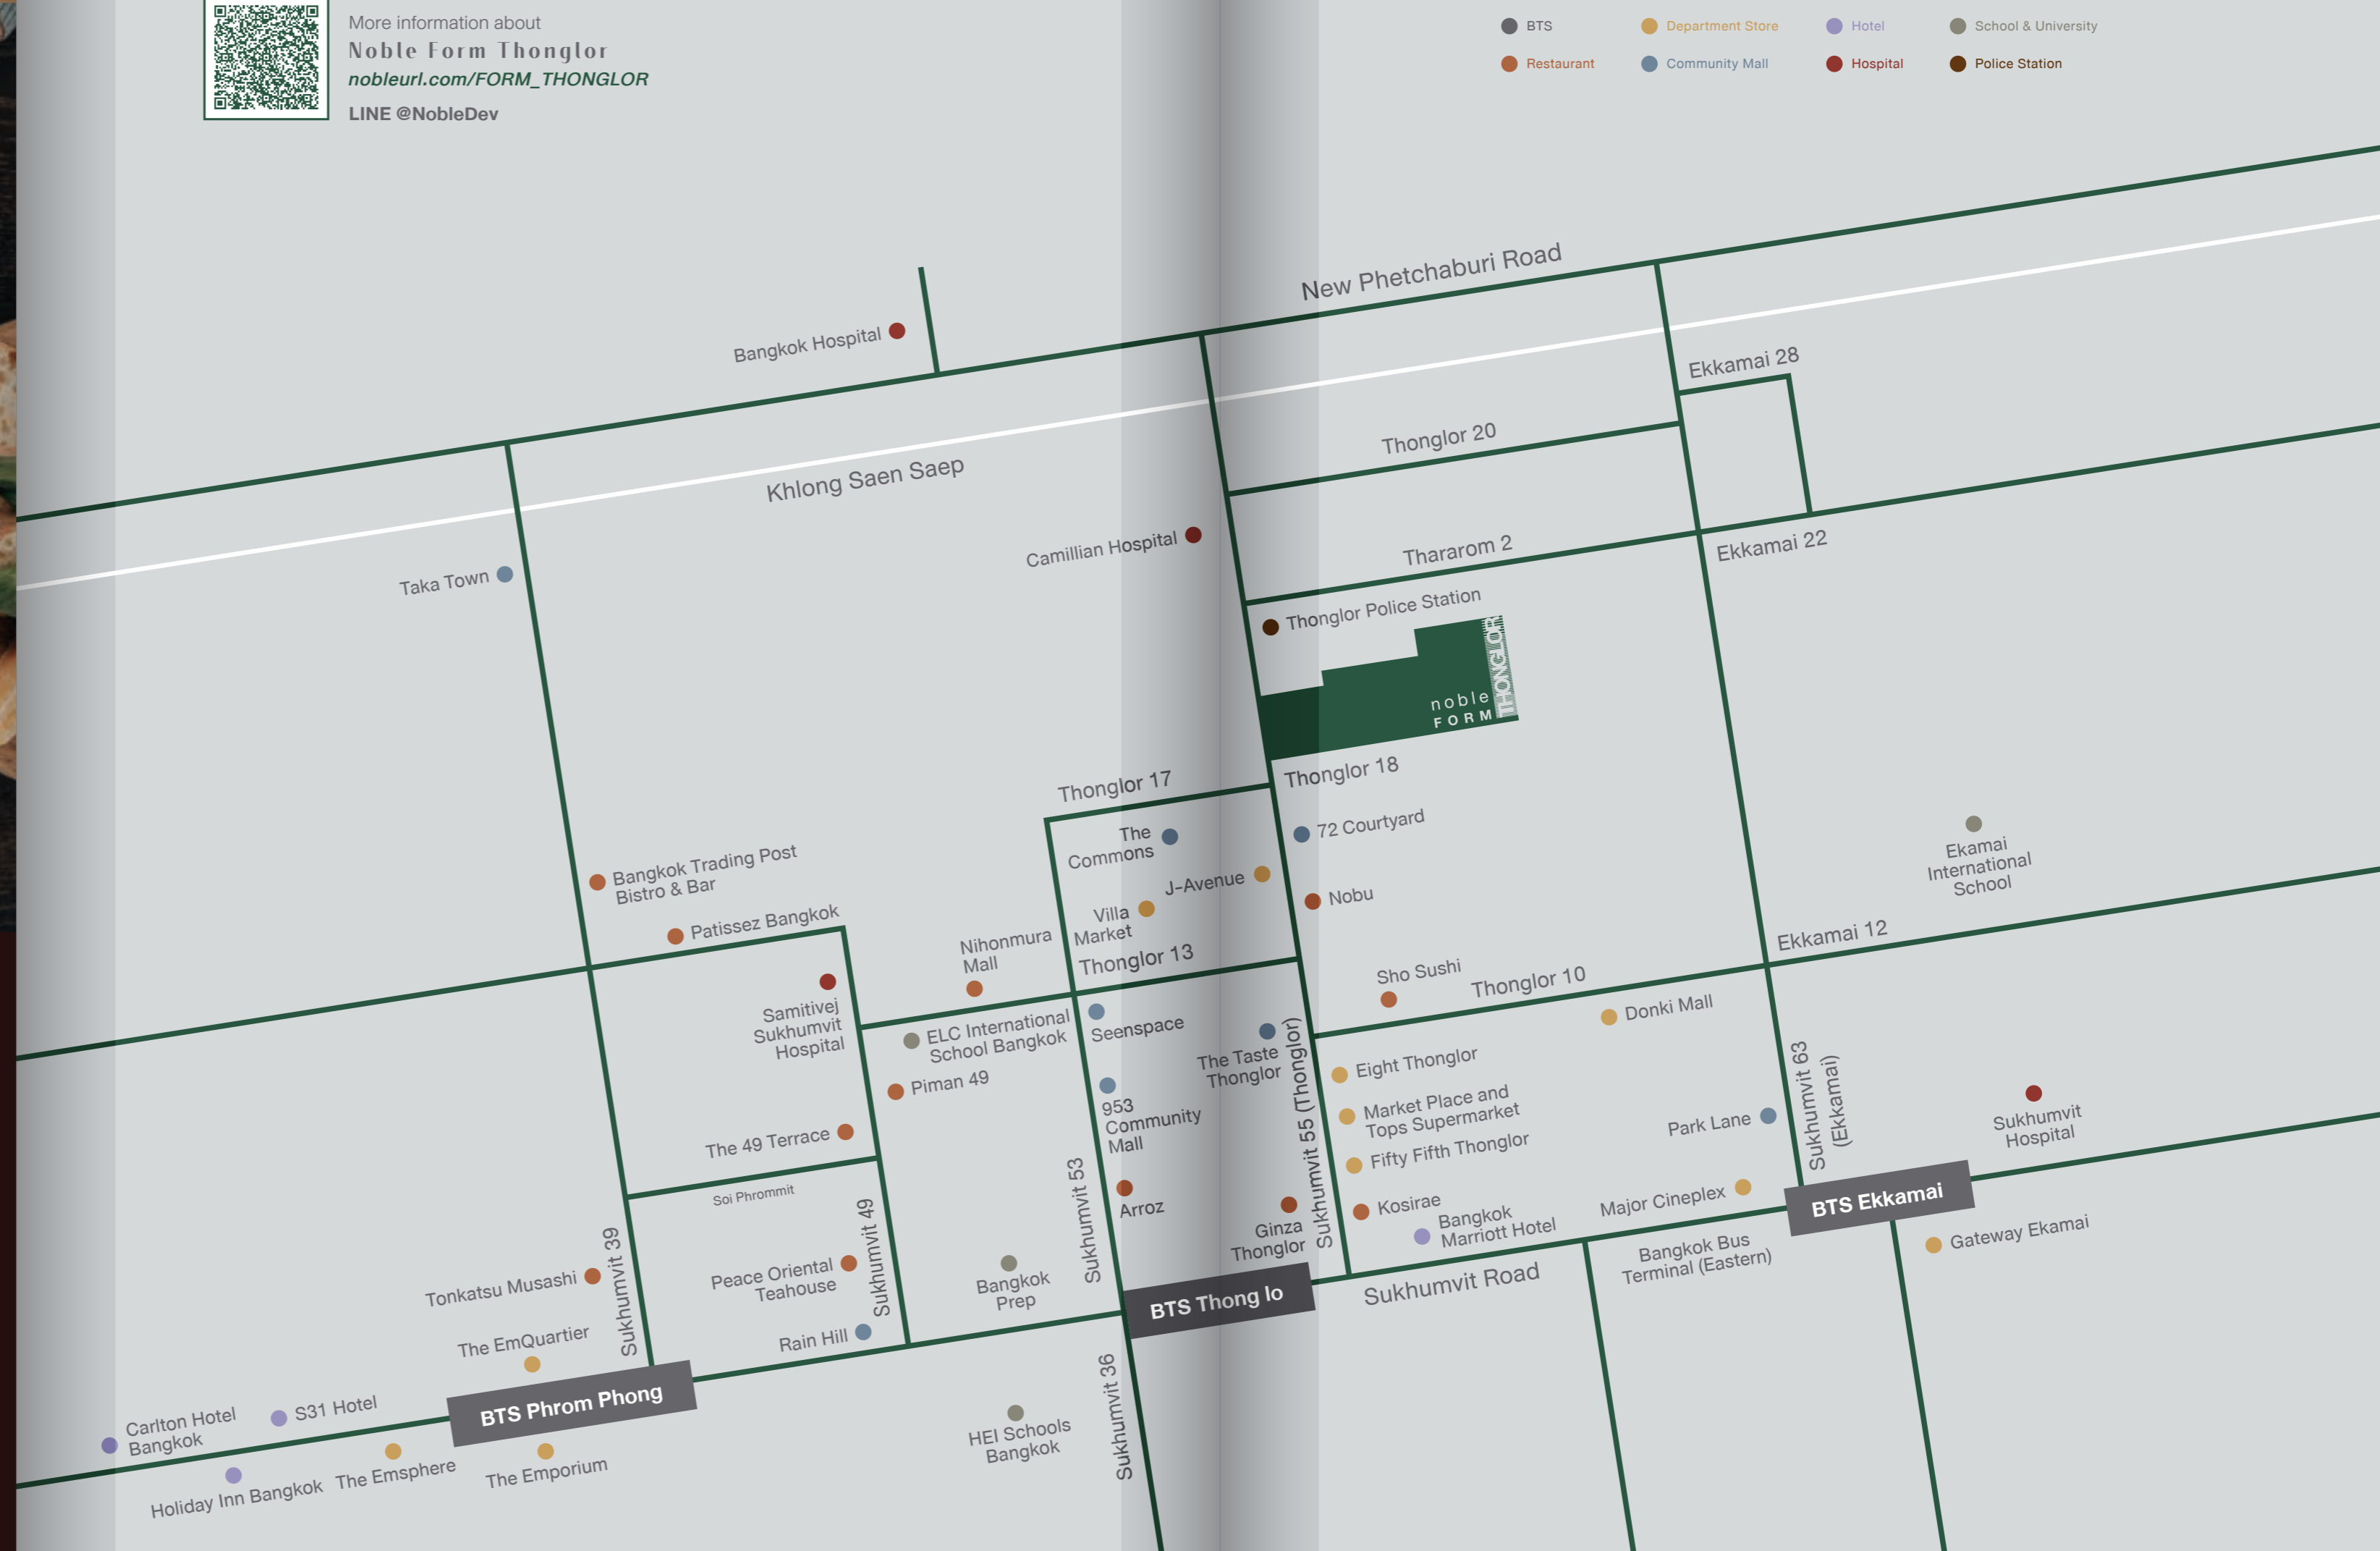

ONE FORM that minimises
EVERY COMMUTE TIME

More information about
Noble Form Thonglor
nobleurl.com/FORM_THONGLOR
LINE @NobleDev